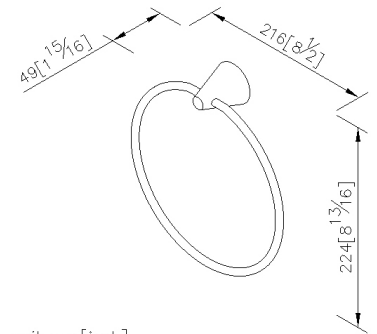

Towel Ring
6874-60-80CP

INTRODUCTION:

The elegant towel ring well fits the household decoration. The chrome plated surface has a smooth touching texture, and it also increases the durability.

DESCRIPTION:

- 1.Brass of forging mounting base meets JIS 3771 standard.
- 2.Brass of towel ring meets JIS 3604 standard.
- 3.Justime finishes resist corrosion and tarnish.
- 4.Chrome plated finish meets the standard of ASTM-SC2.
- 5.The cone pedestal of the bathroom accessories could increase the elegance for environment.
- 6.Vertical force could support a static load of 4 Kgf.
- 7.Coordinates with other products in 6874 collection.