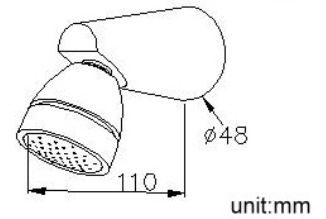

Cone

Showerhead

6874-AH-80CP

INTRODUCTION:

The conical shower head is small and exquisite, eliminating the visual oppression of large showers and improving the environmental quality and aesthetics. The high-density water outlet design allows the small shower head to provide a stable and abundant water flow.

DESCRIPTION:

1. With R 1/2 to water supply wall outlet.
2. Brass with Chrome plated meets ASTM-SC2 standard.
3. Spout material meets JIS C2700 Standard.

Certification:

Fixing Kits:

1. N/A

AWARD: