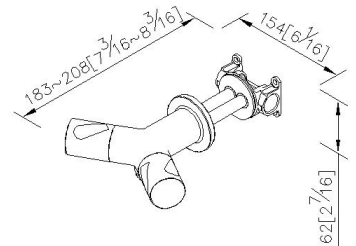

Built-In Shower Faucet
6875-J3-80CP

INTRODUCTION:

YES series is designed with brief lines and geometric cylinder to simplify the outer shape and present the absolute image. The YES 2 series is developed with more strict standards than the YES series to examine the consistency of products and design concepts. Concealed waterway module replaces traditional elbow high-pressure pipes and other structures, greatly reducing the appearance of seams and plastic gaskets, etc., to achieve a simpler and cleaner appearance.

DESCRIPTION:

- 1.Brass material of body meets JIS 3771 standard.
- 2.Ceramic valve Past 500,000 life cycle test.
- 3.Chrome plated finish meets the standard of ASTM-SC2.
- 4.Material of concealed valve is Lead-Free Brass C46400.
- 5.Shower faucet only.
- 6.Coordinates with other products in Yes 2 collection.

unit:mm[inch]

Certification:

Fixing Kits:

- 1.Hex Key 2.5mm*1

AWARD:

reddot award 2019
winner

台灣精品
TAIWAN EXCELLENCE
2020

DESIGN
AWARD