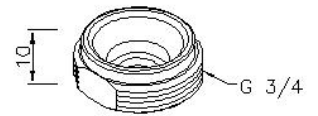

DESCRIPTION:

1. Material of body meets JIS 3604 standard.
2. Chrome plated finish meets the standard of ASTM-SC2.