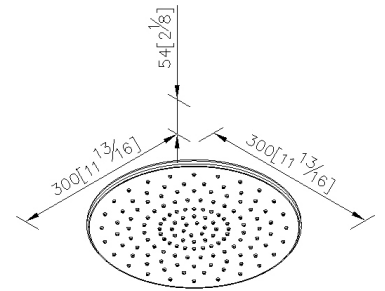

Showerhead  
6877-A3-80MA

**INTRODUCTION:**

Contemporary design with matt black style. Adjustable angle could meet various user requests on showering angle. Silicone nozzles help prohibit mineral build-up for easy cleaning. It provides the luxurious shower experiences: pulsating massage flow to ease away the fatigue in daily life.

**DESCRIPTION:**

- 1.Dimension: Ø300mm
- 2.Material: ABS+TPE

unit:mm[inch]

**Certificaion:**

**Fixing Kits:**

- 1.N/A

**AWARD:**