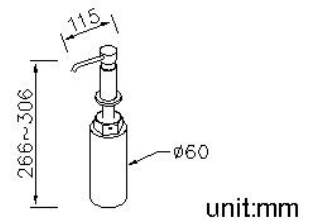

## Countertop Soap Dispenser 6880-26-80CP

### INTRODUCTION:

The cylindrical shape is commonly used in Chinese and Western architectural design, often as the shape of beams and columns, giving a stable and reliable impression. This series of products are integrated into a cylindrical shape, with delicate chrome plating, to create classic bathroom equipment. The countertop soap dispenser separates the bottle and the dispenser head, and it is easy to use as a faucet, presenting a free and natural bathroom space.

### DESCRIPTION:

- 1.Brass body meets JIS 3604 standard
- 2.Premium metal construction for durability
- 3.Justime finishes resist corrosion and tarnish
- 4.Chrome plated finish meets the standard of ASTM-SC2
- 5.Correctly installed product loading is 2 kg f
- 6.Frosted glass soap dispenser
- 7.1.0cc for each dispense
- 8.Bottle capacity: 360ml
- 9.Coordinates with other products in 6880 collection