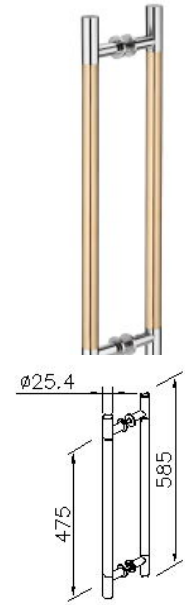

## Door Handle 6880-D2-81CU

### INTRODUCTION:

The simple lines bring the comfortable visual details, the handle had been designed with slender and symmetrical style, which reveal static sense of stability.

### DESCRIPTION:

- 1.High Quality Antimicrobial Copper
- 2.Premium metal construction for durability
- 3.Justime finishes resist corrosion and tarnish
- 4.The simply design concept could be collocated with diverse space
- 5.Grab bar's length between 2 centers is 475mm
6. It can use in public and medical units to reduce the infected risk
- 7.Coordinates with other products in 6810 collection