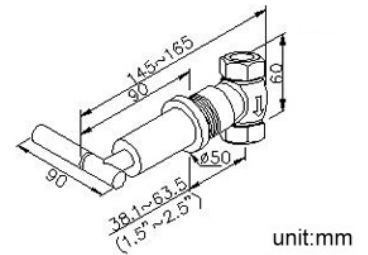

Water Valve (Cold Only) 6880-VA-80CP

INTRODUCTION:

The simple lines bring the comfortable visual details, the handle had been designed with slender and symmetrical style, which reveal static sense of stability.

DESCRIPTION:

- 1.Special design but gets rid of complex lines and interstices where filth accumulated easily.
- 2.Thread of wall outlet: 1/2-14 NPT.
- 3.The body of valve should be buried in the wall beforehand for 1" adjusting.
- 4.Brass with Chrome plated, meet ASTM-SC2 standard.