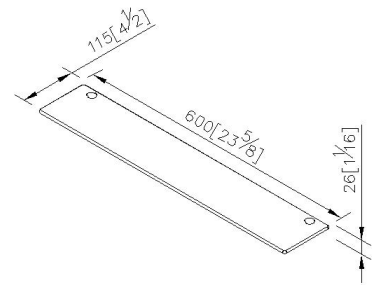

### Shelf

6881-70-80CP

#### DESCRIPTION:

- 1.Brass mounting base meets JIS 3604 standard.
- 2.Premium metal construction for durability.
- 3.Justime finishes resist corrosion and tarnish.
- 4.Chrome plated finish meets the standard of ASTM-SC2.
- 5.Vertical force could support a static load of 5 Kgf.
- 6.Frosted tempered glass shelf 600\*110\*6mm.
- 7.Coordinates with other products in 6881 collection.

unit:mm[inch]