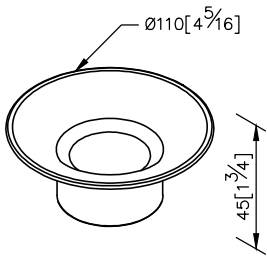

### 6899-24-80S1

1. Stainless steel base.
2. Stainless Steel base meets SUS 304 standard.
3. Premium metal construction for durability.
4. Justime finishes resist corrosion and tarnish.
5. Finish meets the standard of ASTM-SC2.
6. Porcelain white soap dish.
7. Coordinates with other products in 6899 collection.

unit: mm[inch]