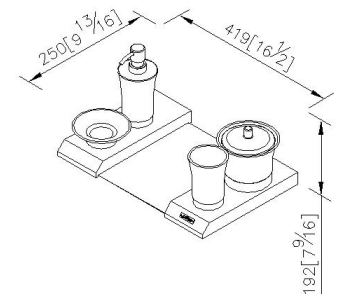

Tray Set
6899-2T-84S1

INTRODUCTION:

The simple curve base has designed with the brushed finish to display the beauty of fashion.

DESCRIPTION:

- 1.Porcelain white soap dish.
- 2.Porcelain white soap dispenser.
- 3.Porcelain white soap dispenser. Capacity : 260ml.
- 4.Porcelain white tumbler.
- 5.Porcelain white tumbler. Capacity : 180ml.
- 6.Porcelain white cotton wool pot.
- 7.Stainless steel / wood inlay tray. (SUS 304 / Sepetir wood.)

unit: mm[inch]

Certification:

Fixing Kits:

- 1.N/A

AWARD: