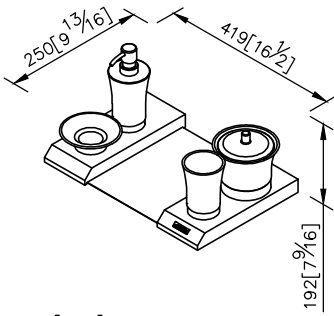

Tray Set

6899-2T-84S1

1. Porcelain white soap dish.
2. Porcelain white soap dispenser.
3. Porcelain white soap dispenser. Capacity : 260ml.
4. Porcelain white tumbler.
5. Porcelain white tumbler. Capacity : 180ml.
6. Porcelain white cotton wool pot.
7. Stainless steel / wood inlay tray. (SUS 304 / Sepetir wood.)

unit: mm[inch]