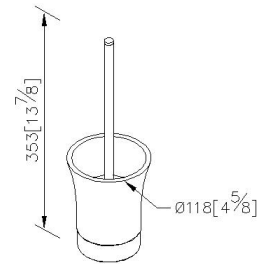

Freestanding Toilet Brush Holder  
6899-84-81S1

**INTRODUCTION:**

The simple curve base is designed with the brushed finish to display the beauty of fashion.

**DESCRIPTION:**

1. Stainless steel brushed plinth.
2. Stainless Steel plinth meets SUS 304 standard.
3. Premium metal construction for durability.
4. Justime finishes resist corrosion and tarnish.
5. Finish meets the standard of ASTM-SC2.
6. Porcelain white toilet brush holder.
7. Coordinates with other products in 6899 collection.

unit: mm[inch]

**Certification:**

**Fixing Kits:**

1. N/A

**AWARD:**