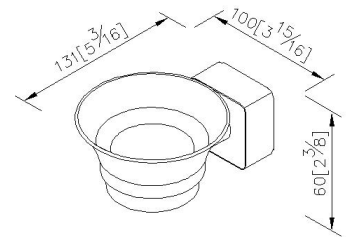

### DESCRIPTION:

- 1.Brass forging mounting base and ring meet JIS 3771 standard.
- 2.Premium metal construction for durability.
- 3.Justime finishes resist corrosion and tarnish.
- 4.Chrome plated finish meets the standard of ASTM-SC2.
- 5.Vertical force could support a static load of 2 Kgf.
- 6.Porcelain white soap dish.
- 7.Coordinates with other products in 6900 collection.