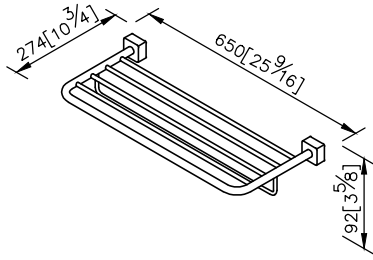

Bath Towel Rack W/Rail
6900-66-80CP

unit: mm[inch]

- 1.Brass forging mounting base meets JIS 3771 standard.
- 2.Brass tube meets JIS 3604 standard.
- 3.Justime finishes resist corrosion and tarnish.
- 4.Chrome plated finish meets the standard of ASTM-SC2.
- 5.Vertical force could support a static load of 5 Kgf.
- 6.The size of towel rack: 600x278 mm.
- 7.With towel rail.
- 8.The square pedestal of the bathroom accessories could increase the elegance for environment.
- 9.Coordinates with other products in 6900 collection.