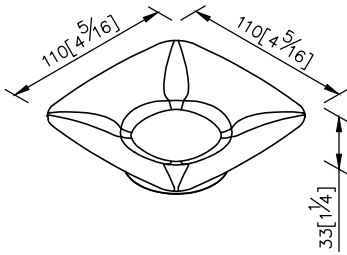

Freestanding Soap Dish

6901-24-80CP

1. Stainless steel plinth meets SUS 304 standard.
2. Premium metal construction for durability.
3. Justime finishes resist corrosion and tarnish.
4. Chrome plated finish meets the standard of ASTM-SC2.
5. Porcelain soap dish (bright white color).
6. Coordinates with other products in 6901 collection.

unit: mm[inch]