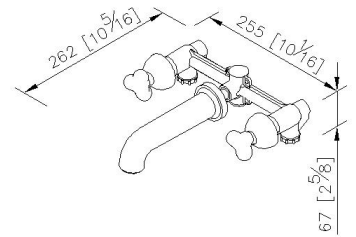

### INTRODUCTION:

Though the shape of faucet has innovated these days, the original impression of faucet still remains on the traditional long wall-mounted faucet. For a long time, the image of the long wall-mounted faucet exists deeply in our memories. The design team of the 6903 Story Faucet would like to trace back to the beginning and try to find out the original beauty. That is the reason "Story Faucet" being created.

This classic design not only reserves the figure of the primary long wall-mounted faucet, but also integrates the contemporary and fashionable element - the round model of the body and the handle with brass and ceramic material, which impress users so much to take their eyes on it.

### DESCRIPTION:

- 1.Porcelain handles made by high pressure molding is against UV and color fading.
- 2.Aerator with removable flow restrictor (2.2 GPM max.), end-user can remove it for larger water flow if necessary.
- 3.Ceramic cartridge with MARUWA (Japan) ceramic disc.
- 4.Handle operation rotating angle: 90°
- 5.Brass forging body of the handle meets JIS 3771 Standard.
- 6.Brass with Chrome plated finish meets ASTM-SC2 standard.
- 7.Coordinates with other products in 6903 collection.