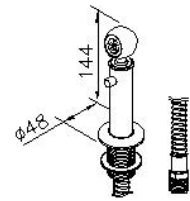

DESCRIPTION:

- 1.Push valve can control the water volume.
- 2.Sprayer can collocate with kitchen faucet to facilitate the kitchen area.
- 3.The optional check valve and flow restrictor could be assembled into the sprayer.
- 4.The sprayer can bear the water pressure from 0.5 to 5 kg/cm².
- 5.Shower hose with SANTOPRENE tube (meets NSF approval), can bear 15Kg/cm² water pressure and 120°C heat.
- 6.Chrome plated brass meets ASTM-SC2 Standard.
- 7.Tube material meets JIS C2700 Standard.
- 8.Sprayer head body material meets JIS 3771 Standard.