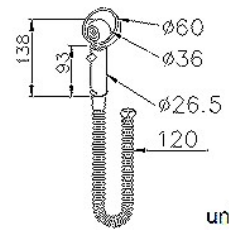

DESCRIPTION:

- 1.Unique style gives the product round and cute characteristics. The lovely appearance makes customer feel more friendly, which shortens the distance between the product and the users.
- 2.Push valve can control the water volume.
- 3.Sprayer could be put in the semicircular bracket easily based on slanting semicircular bracket and precise design of the sprayer neck.
- 4.Sprayer has to be taken off from the slanting bracket, and it won't fall off easily.
- 5.The optional check valve and flow restrictor could be assembled into the sprayer.
- 6.The sprayer can bear the water pressure from 0.5 to 5 kg/cm²
- 7.Material of inner PVC tube can bear 10Kg/cm² water pressure and 60°C heat.

Certification:

Fixing Kits:

- 1.SUS 304 Stainless Steel Screws*2
- Plastic Anchors*2
Material of Wall Mount Bracket: Stainless Steel (SUS 304)*1

AWARD:

unit:mm