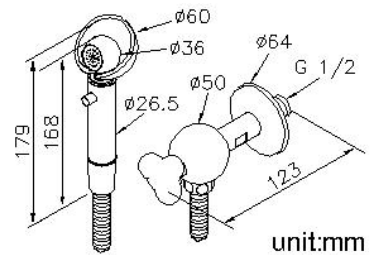

### DESCRIPTION:

- 1.Unique style gives the product round and cute characteristics. The lovely appearance makes customer feel more friendly, which shortens the distance between the product and the users.
- 2.Push valve can control the water volume.
- 3.Sprayer could be put in the semicircular bracket easily based on slanting semicircular bracket and precise design of the sprayer neck.
- 4.Sprayer has to be taken off from the slanting bracket, and it won't fall off easily.
- 5.Water flow can be controlled by angle stop.
- 6.The optional check valve and flow restrictor could be assembled into the sprayer.
- 7.Porcelain handle made by high pressure molding is against UV and color fading.