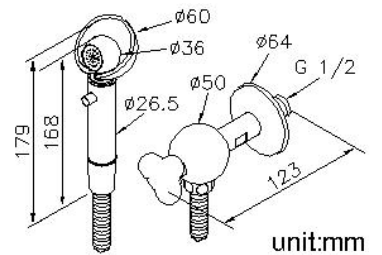

DESCRIPTION:

- 1.Unique style gives the product round and cute characteristics. The lovely appearance makes customer feel more friendly, which shortens the distance between the product and the users.
- 2.Push valve can control the water volume.
- 3.Sprayer could be put in the semicircular bracket easily based on slanting semicircular bracket and precise design of the sprayer neck.
- 4.Sprayer has to be taken off from the slanting bracket, and it won't fall off easily.
- 5.Water flow can be controlled by angle stop.
- 6.The optional check valve and flow restrictor could be assembled into the sprayer.
- 7.Porcelain handle made by high pressure molding is against UV and color fading.