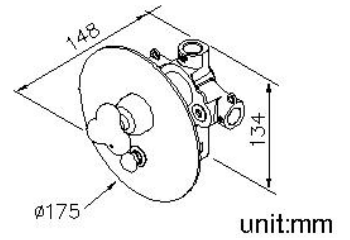

DESCRIPTION:

Certification:

Fixing Kits:

1.

AWARD: