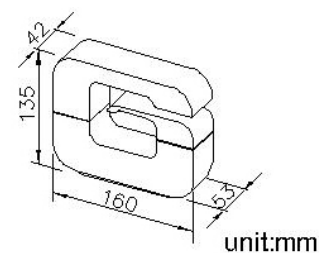

### DESCRIPTION:

1. Swiveling spout has passed up to 50,000 turns test.
2. Water flow rate is controlled by swiveling the spout: The maximum water flow is when the spout being turned to 90° clockwise and the flow will become smaller when the spout being swung 25° both sides.
3. Ceramic valve with KOREA ceramic disc.
4. Temperature adjustable and on-off water valve by counter clockwise swiveling handle for 180° from left (cold) to right (hot).
5. Stainless steel braided hose with M10 x 1.0mm (Male thread connected to faucet body) and 1/2"-14NPSM (Female thread connected to water supply system).
6. Aerator with removable flow regulator (2.2 GPM max.), can take off for larger water flow.
7. Brass with Chrome plated meets ASTM-SC2 standard.