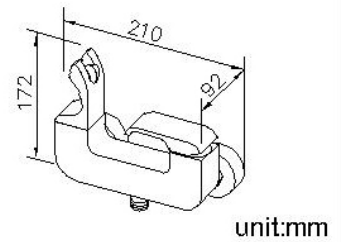

Both of the outlet and handle can be revolved for changing the shape as what the user requires, so that sometimes it is a crouching dragon and others it will prepare to soar in the sky any time. The strong body provides the safe protect and shows the power of stabilizing the spirit.

DESCRIPTION:

- 1.Main body brass casting material meets ISO CuZn40Pb Standard.
- 2.Brass forging handle material meets JIS 3771 Standard.
- 3.Chrome plated finish meets ASTM-SC2 standard.
- 4.With 1/2" thread to water supply wall outlet.
- 5.The distance between two centers of wall water-outlet is from 122mm to 178mm.
- 6.Handle can be moved upward to adjust water flow from closed position; hot and cold water controlled by swinging handle for 45° both right and left sides.
- 7.Ceramic valve with KOREA ceramic disc.
- 8.The shower holder has been fixed on the main body for placing hand shower, and there is a plastic insert inside the bracket for holding the hand shower stably.
- 9.Coordinates with other products in Dragon collection.