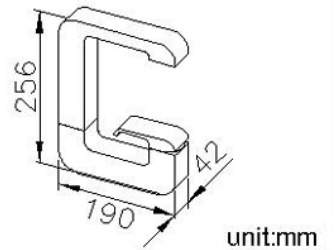

Both of the outlet and handle can be revolved for changing the shape as what the user requires, so that sometimes it is a crouching dragon and others it will prepare to soar in the sky any time.

The strong body provides the safe protect and shows the power of stabilizing the spirit.

DESCRIPTION:

1. Swiveling spout has passed up to 50,000 turns test.
2. Ceramic cartridge with CERAMTEC ceramic disc / Germany.
3. Handle can be moved upward to adjust water flow from closed position, and hot and cold water controlled by swinging handle for 45° both right and left sides.
4. Brass with Chrome plated finish meets ASTM-SC2 standard.
5. Main body brass casting material meets ISO CuZn40Pb Standard.
6. Stainless steel braided hose with M10 x 1.0mm (Male thread connected to faucet body) and 1/2"-14NPSM (Female thread connected to water supply system).
7. Aerator with removable flow regularator (2.2 GPM max.), can take off for larger water flow.
8. Coordinates with other products in Dragon collection.