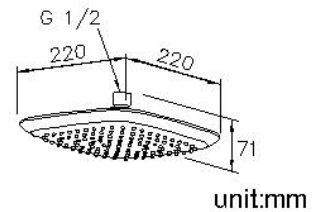

Showerhead

6904-AC-80CP

INTRODUCTION:

In the East, dragon represents honor and has auspicious meaning. Dragon Bathroom Accessories has inspired by Dragon Faucets with simple lines. Dragon Accessories could help to create unique bathing spaces for users. The appearance has combined with the function perfectly to reach the main idea of "the Form Follows Function". Accessories were molded concise shape for providing stability to users.

DESCRIPTION:

1. Plastic material with chrome plating finish has passed 4 hours CASS salt spray test.
2. Thread: G 1/2

Certification:

Fixing Kits:

- 1.

AWARD: