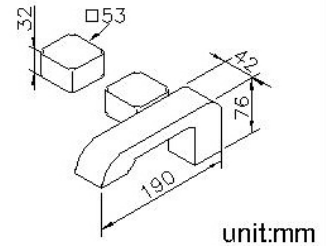

Bathtub Faucet 6904-M0-80CP

INTRODUCTION:

The special shape is like the letter "G," and it does not only mean "G" for DRAGON also mean "G" for GOOD. DRAGON Series is the symble of a high quality artistic work. This brand-new design concept is different from the traditional style, therefore, it is perceived that JUSTIME insists on upgrading in each passing day to provide clients the best shower time.

Both of the outlet and handle can be revolved for changing the shape as what the user requires, so that sometimes it is a crouching dragon and others it will prepare to soar in the sky any time.

The strong body provides the safe protect and shows the power of stabilizing the spirit.

DESCRIPTION:

- 1.Handle valve turning range from closed position: 90°
- 2.Ceramic cartridge with brass shell & Japan (MARUWA) ceramic disc.
- 3.Stainless steel braided hose with SANTOPRENE tube (meets NSF approval), can be stood 15Kg/cm2 water pressure and 120°C heat.
- 4.Brass with Chrome plated meets ASTM-SC2 standard.
- 5.Casting material meets ISO CuZn40Pb Standard.
- 6.Handle material meets JIS 3771 Standard.