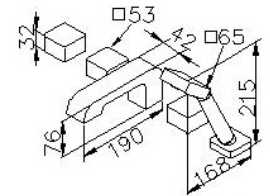

Bathtub Faucet 6904-M2-80CP

INTRODUCTION:

The special shape is like the letter "G," and it does not only mean "G" for DRAGON also mean "G" for GOOD. DRAGON Series is the symble of a high quality artistic work. This brand-new design concept is different from the traditional style, therefore, it is perceived that JUSTIME insists on upgrading in each passing day to provide clients the best shower time.

Both of the outlet and handle can be revolved for changing the shape as what the user requires, so that sometimes it is a crouching dragon and others it will prepare to soar in the sky any time.

The strong body provides the safe protect and shows the power of stabilizing the spirit.

DESCRIPTION:

1. There is a valve for extra connecting with hand shower and overhead shower.
2. Handle valve turning range from closed position: 90°
3. Ceramic cartridge with brass shell & Japan (MARUWA) ceramic disc.
4. Stainless steel braided hose with SANTOPRENE tube (meets NSF approval), can be stood 15Kg/cm² water pressure and 120°C heat.
5. Brass with Chrome plated meets ASTM-SC2 standard.
6. Casting material meets ISO CuZn40Pb Standard.
7. Handle material meets JIS 3771 Standard.