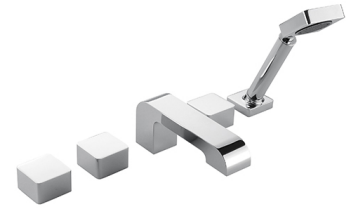

Bathtub Faucet 6904-M2-80CP

INTRODUCTION:

The special shape is like the letter "G," and it does not only mean "G" for DRAGON also mean "G" for GOOD. DRAGON Series is the symble of a high quality artistic work. This brand-new design concept is different from the traditional style, therefore, it is perceived that JUSTIME insists on upgrading in each passing day to provide clients the best shower time.

Both of the outlet and handle can be revolved for changing the shape as what the user requires, so that sometimes it is a crouching dragon and others it will prepare to soar in the sky any time.

The strong body provides the safe protect and shows the power of stabilizing the spirit.

DESCRIPTION:

1. There is a valve for extra connecting with hand shower and overhead shower.
2. Handle valve turning range from closed position: 90°
3. Ceramic cartridge with brass shell & Japan (MARUWA) ceramic disc.
4. Stainless steel braided hose with SANTOPRENE tube (meets NSF approval), can be stood 15Kg/cm² water pressure and 120°C heat.
5. Brass with Chrome plated meets ASTM-SC2 standard.
6. Casting material meets ISO CuZn40Pb Standard.
7. Handle material meets JIS 3771 Standard.