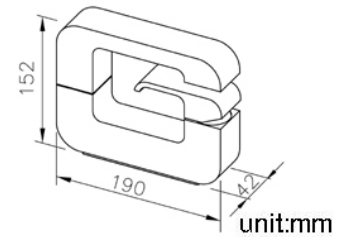

Rim-Mounted Bath Mixer 6904-U0-80CP

INTRODUCTION:

The special shape is like the letter "G," and it does not only mean "G" for DRAGON also mean "G" for GOOD. DRAGON Series is the symbol of a high quality artistic work. This brand-new design concept is different from the traditional style, therefore, it is perceived that JUSTIME insists on upgrading in each passing day to provide clients the best shower time.

Both of the outlet and handle can be revolved for changing the shape as what the user requires, so that sometimes it is a crouching dragon.

DESCRIPTION:

- 1.The 6904 Rim-Mounted Bath Mixer is designed for the bathtub. It makes the 6904 series more complete, and provides more plentiful choices to customer.
- 2.The spout can be swiveled and it passed up to 50,000 turns test.
- 3.Ceramic valve with CERAMTEC ceramic disc / (Germany)
- 4.Handle can be moved upward to 25° to adjust water flow from closed position, hot and cold water controlled by swinging handle for 45° both right and left sides.
- 5.Stainless steel braided hose with M10 x 1.0mm (Male thread connected to faucet body) and 1/2"-14NPSM (Female thread connected to water supply system).
- 6.Stainless steel braided hose with SANTOPRENE tube (meets NSF approval), can bear 15Kg/cm² water pressure and 120°C heat.
- 7.Brass with Chrome plated meets ASTM-SC2 standard.