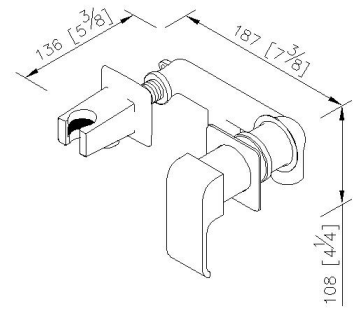

Concealed Shower Mixer 6904-X3-80CP

INTRODUCTION:

In the East, dragon represents honor and auspicious meaning. It refers to the spirit of this product design. Designed main body style as square shape, the aesthetics of symmetry exudes a stylish and charming atmosphere. With R angle processed, it softens the right angle of hard steel, and brings soft and elegant atmosphere to a bathroom space.

DESCRIPTION:

- 1.Ceramic valve with CERAMTEC ceramic disc / Germany.
- 2.The mixing valve could be installed in the cemented and wooden wall.
- 3.With replaceable check valve assembled in the bottom of the cartridge to prevent the water from flowing back.
- 4.Thread G1/2 inlet.
- 5.The applicable water pressure is from 1 to 6 kg/cm².
- 6.Chrome plated finish meets the standard of ASTM-SC2.
- 7.Material of faceplate is stainless steel SUS 304.
- 8.Handle can be moved upward to adjust water flow from closed position, hot and cold water controlled by swinging handle for 45° both right and left sides.
- 9.Past 500,000 times lifespan test.

unit:mm[inch]

Certification:

Fixing Kits:

- 1.Set Screw*1
- Hex Key 2.5mm*1

AWARD: