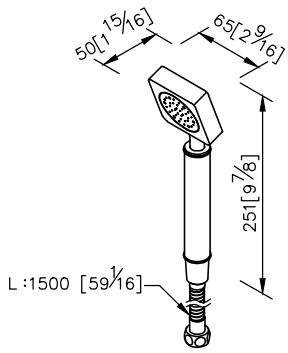

**Hand Shower W/150cm Hose**  
**6909-9S-81CP**

1. The spray head cover of hand shower can be removed easily by tool provided for cleaning.
2. Elastic shower hose can be extended from 1.5 meters to 2 meters and can bear 15Kg/cm<sup>2</sup> water pressure.
3. Brass with Chrome plated finish meets ASTM-SC2 standard.
4. Casting material meets ISO CuZn40Pb Standard.

unit: mm[inch]