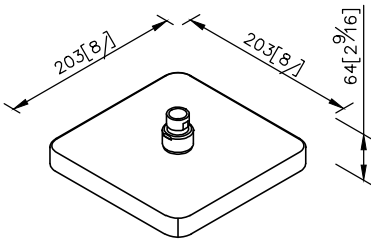

Showerhead
6909-AC-80CP

1. Brass with chrome-plated finish meets ASTM-SC2 standard.
2. Thread of body connector: 1/2-14 NPT
3. Rain shower angle could be adjusted by pivot joint.
4. Removable water-saving flow restrictor of rain shower, could be removed by request.

unit: mm[inch]