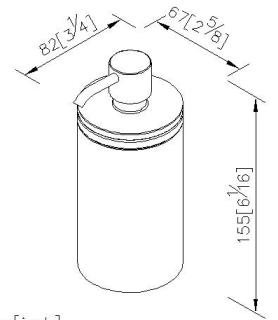

Freestanding Soap Dispenser
6910-27-80CP

INTRODUCTION:

The dignified design with perfectly round shape displays the extraordinary values under the plain appearance.

DESCRIPTION:

- 1.Brass bottle sleeve meets JIS 3604 standard.
- 2.Premium metal construction for durability.
- 3.Justime finishes resist corrosion and tarnish.
- 4.Chrome plated finish meets the standard of ASTM-SC2.
- 5.Frosted glass soap dispenser increases visual softness.
- 6.Capacity is 160ml.
- 7.Coordinates with other products in 6910 collection.

unit: mm[inch]

Certification:

Fixing Kits:

- 1.N/A

AWARD: