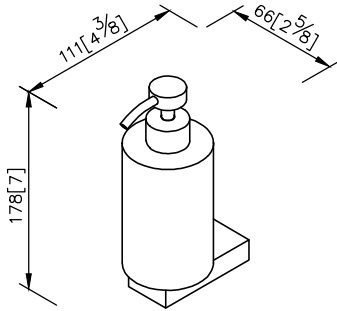

**Soap Dispenser**  
6918-25-80CP

- 1.Brass mounting base meets JIS 3604 standard.
- 2.Justime finishes resist corrosion and tarnish.
- 3.Chrome plated finish meets the standard of ASTM-SC2.
- 4.Vertical force could support a static load of 2 Kgf.
- 5.Frosted glass soap dispenser increases visual softness. Capacity is 220ml.
- 6.Coordinates with other products in 6918 collection.

unit: mm[inch]