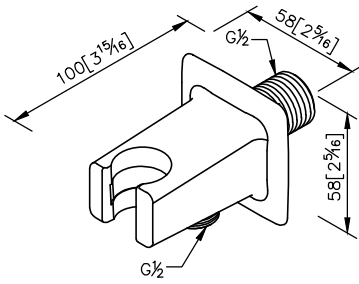

**Hand Shower Holder W/Supply Elbow
6919-DC-81CP**

- 1.Brass forging hand shower holder meets JIS 3771 standard.
- 2.Brass supply elbow and nipple meet JIS 3604 standard.
- 3.Justime finishes resist corrosion and tarnish.
- 4.Chrome plated finish meets the standard of ASTM-SC2.
- 5.Thread: G 1/2.
- 6.Coordinates with other products in 6919 collection.

unit: mm[inch]