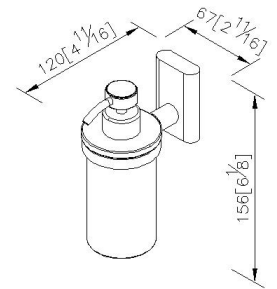

Soap Dispenser
6920-25-80CP

INTRODUCTION:

Simple and elegant design of base brings the fashion into the bathroom space. 6920 bathroom accessories present the artistic tension and show more marvelous beauty.

DESCRIPTION:

- 1.Brass of forging faceplate and ring meet JIS 3771 standard.
- 2.Brass bracket meets the standard of JIS 3604.
- 3.Justime finishes resist corrosion and tarnish.
- 4.Chrome plated finish meets the standard of ASTM-SC2.
- 5.Frosted glass soap dispenser increases visual softness.
- 6.Vertical force could support a static load of 2 Kgf.
- 7.Capacity of soap dispenser is 180ml.
- 8.Coordinates with other products in 6920 collection.

unit: mm[inch]

Certification:

Fixing Kits:

- SUS 304 Stainless Steel Screws*2
- Plastic Anchors*2
- Material of Wall Mount Bracket: Steel with zinc plating*1

AWARD: