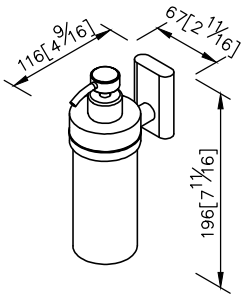

Soap Dispenser
6920-27-80CP

- 1.Brass of forging faceplate and ring meet JIS 3771 standard.
- 2.Brass bracket meets the standard of JIS 3604.
- 3.Justime finishes resist corrosion and tarnish.
- 4.Chrome plated finish meets the standard of ASTM-SC2.
- 5.Porcelain white soap dispenser increases visual softness. Capacity of soap dispenser is 280ml.
- 6.Vertical force could support a static load of 2 Kgf.
- 7.Coordinates with other products in 6920 collection.

unit: mm[inch]