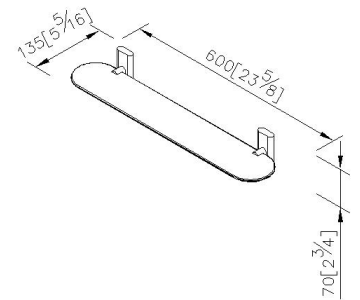

### Shelf

6920-70-80CP

#### DESCRIPTION:

- 1.Brass forging mounting faceplates meet JIS 3771 standard.
- 2.Brass brackets meet JIS 3604 standard.
- 3.Chrome plated finish meets the standard of ASTM-SC2.
- 4.Vertical force could support a static load of 5 Kgf.
- 5.Clear tempered glass shelf size 600\*110\*6mm.
- 6.Coordinates with other products in 6920 collection.