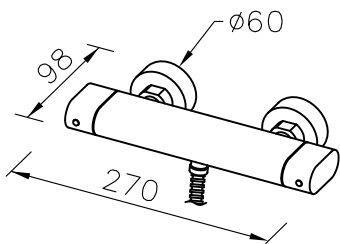

# Shower Mixer W / Hand Shower & Hose & Wall Bracket

unit:mm