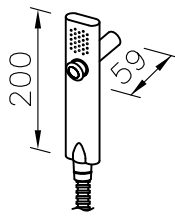

# Shower Mixer W / Hand Shower & Hose & Wall Bracket

unit:mm