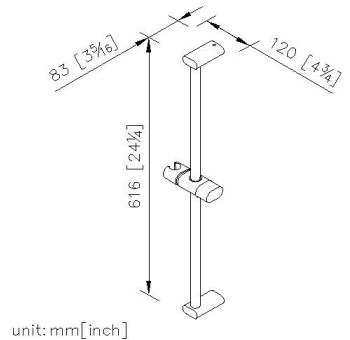

### DESCRIPTION:

1. Horizontal swiveling and vertical moving pillar of hand shower are made of brass material which meets JIS 3604 standard. And moving pillar main body is made of forging brass which meets JIS 3771 standard.
2. Lifespan of moving pillar fastener up to 10,000 swivels test.
3. Brass sliding bar and wall bracket meet JIS 3604 standard.
4. Brass with chrome-plated finish increases the hardness, acid resistance, heat resistance, and antioxidation. It would extend the durability a lot, and also brightens the surface.
5. Chrome plated finish meets standard of ASTM-SC2.
6. Coordinates with other products in 6920 collection