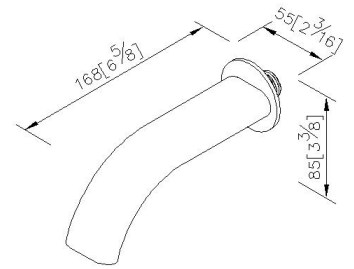

Tub Spout
6920-9W-80CP

INTRODUCTION:

JUSTIME made some transformation in oval to increase a sense of modernity, fitting the fashion of this generation, and adding elegant style into 6920 Series.

DESCRIPTION:

- 1.Simple and clean lines improve the surface fineness and reduce the accumulation of dirt.
- 2.Thread of wall outlet: 1/2-14 NPT.
- 3.Brass with chrome plated finish meets ASTM-SC2 standard.
- 4.Brass material meets JIS C2700 standard.