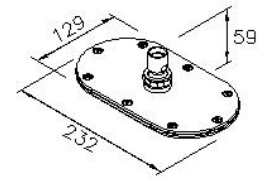

DESCRIPTION:

1. Shower head angle could be adjusted by user request.
2. The innovative design of the shower head with the integration of thin body and the water nozzle could prevent it from falling off.
3. Faceplate- Stainless Steel SUS304.