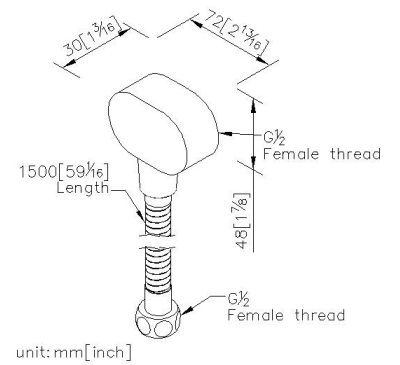

Supply Elbow W/150cm Hose
6920-AD-81CP

INTRODUCTION:

JUSTIME made some transformation in oval to increase a sense of modernity, fitting the fashion of this generation, and adding elegant style into 6920 Series.

DESCRIPTION:

- 1.Brass forging supply elbow meets JIS 3771 standard.
- 2.Brass nipple meets JIS 3604 standard.
- 3.Justime finishes resist corrosion and tarnish.
- 4.Chrome plated finish meets the standard of ASTM-SC2.
- 5.Thread: G 1/2.
- 6.With hose length: 150cm.
- 7.Coordinates with other products in 6920 collection.