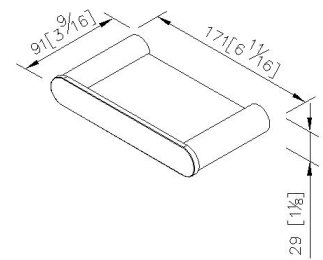

Soap Dish 6922-20-80CP

INTRODUCTION:

The bathroom should be a comfortable space that allows people to wash away the fatigue at the end of the day. The simple and elegant accessories harmonize with the leisurely atmosphere of the bathroom, bringing users a quiet and relaxing atmosphere. The oval shape with raised cambered surface is the classic design of Charming Collection; the elaborate design radiates gracefulness throughout the bathroom.

DESCRIPTION:

- 1.Brass body meets JIS 3604 standard.
- 2.Premium metal construction for durability.
- 3.Justime finishes resist corrosion and tarnish.
- 4.Chrome plated finish meets the standard of ASTM-SC2.
- 5.Product has been designed without joints to make it easy to clean.
- 6.Vertical force could support a static load of 2 kgf.
- 7.Tempered glass shelf: 123*84.5*5mm.
- 8.Coordinates with other products in Charming collection.

unit: mm[inch]

Certification:

Fixing Kits:

- 1.SUS 304 Stainless Steel Screws *2
- Hex Key 2.5mm *1
Plastic Anchors *2

AWARD: