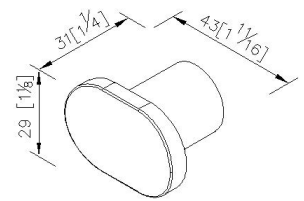

#### DESCRIPTION:

- 1.Brass mounting base meets JIS 3604 standard.
- 2.Brass forging hook meets JIS 3771 standard.
- 3.Justime finishes resist corrosion and tarnish.
- 4.Chrome plated finish meets the standard of ASTM-SC2.
- 5.Product has been designed without joints to make it easy to clean.
- 6.Vertical force could support a static load of 5 Kgf.
- 7.Coordinates with other products in Charming collection.

unit:mm[inch]