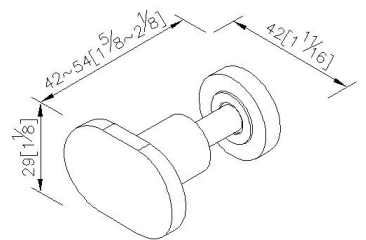

Through-Glass Robe Hook 6922-5G-81MA

INTRODUCTION:

The bathroom should be a comfortable space that allows people to wash away the fatigue at the end of the day. The simple and elegant accessories harmonize with the leisurely atmosphere of the bathroom, bringing users a quiet and relaxing atmosphere. The oval shape with raised cambered surface is the classic design of Charming Collection; the elaborate design radiates gracefulness throughout the bathroom.

DESCRIPTION:

- 1.Brass of forging body meets JIS 3771 standard.
- 2.Brass faceplate meets JIS 3604 standard.
- 3.Premium metal construction for durability.
- 4.Product has been designed without joints to make it easy to clean.
- 5.Vertical force could support a static load of 5 Kgf.
- 6.The robe hook is specially designed for the glass, it could provide more stability during the operation.
- 7.Coordinates with other products in Charming collection.