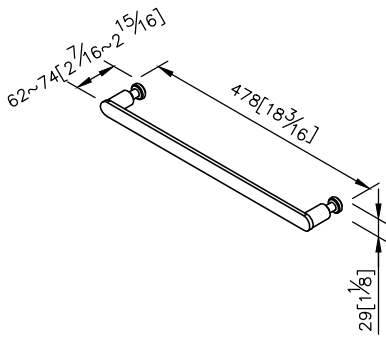

Door Handle
6922-D1-80MA

unit: mm[inch]

- 1.Brass of body and handle meet JIS 3604 standard.
- 2.Premium metal construction for durability.
- 3.Justime finishes resist corrosion and tarnish. Product has been designed without joints to make it easy to clean.
- 4.Vertical force could support a static load of 4 Kgf.
- 5.Door handle length between 2 centers is 450mm.
- 6.The door handle is specially designed for the glass, it could provide more convenience and stability during the operation.
- 7.Coordinates with other products in Charming collection.