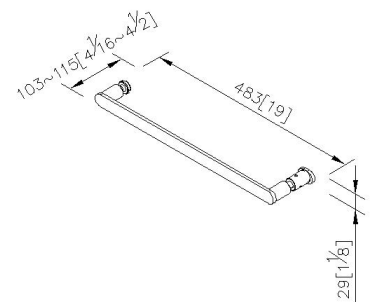

DESCRIPTION:

- 1.Brass of body and handle meet JIS 3604 standard.
- 2.Premium metal construction for durability.
- 3.Justime finishes resist corrosion and tarnish. Product has been designed without joints to make it easy to clean.
- 4.Vertical force could support a static load of 4 Kgf.
- 5.Door handle length between 2 centers is 450mm.
- 6.Single side door handle and knob on the other side provides more convenience.
- 7.The door handle with knob are specially designed for the glass, it could provide more convenience and stability during the operation.
- 8.Coordinates with other products in Charming collection.

Certification:

Fixing Kits:

- 1.Hex Key 2.5mm*1

AWARD:

unit:mm[inch]