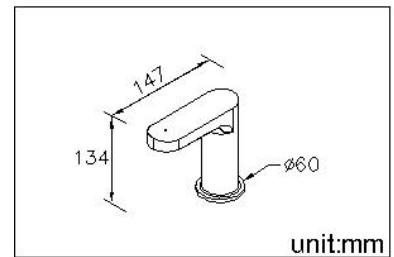

Tip-Touch Basin Faucet 6922-N1-80CP

INTRODUCTION:

Oval shape with raised cambered surface is major design of Charming Basin Faucet Collection; it's just like elaborate jewel and brings graceful atmosphere for space. Faucets not only decrease the interstice between lever and body by unique inner structure, but also integrates escutcheon with body in unity-shaping. This creative design makes Charming Faucet exclude unnecessary lines for cleaning conveniently; design of lever can be operated more easily, especially for children and the elders.

DESCRIPTION:

1. With tip-touch aerator, pass 200,000 times on-off life-test. (Saving water, without handle valve and without electrical system.)
2. The aerator is designed in Taiwan, and gains multinational patents.
3. The aerator is with the water-saving mark of Taiwan.
4. Stainless steel braided hose with SANTOPRENE tube (meets NSF approval), can bear 15Kg/cm² water pressure and 120°C heat.
5. Stainless steel braided hose with M10 x 1.0mm (Male thread connected to faucet body) and 1/2"-14NPSM (Female thread connected to water supply system).
6. Brass with Chrome plated meets ASTM-SC2 standard.
7. The faucet can stand the pressure from 0.5 to 5 kg/cm²
8. Temperature pre-adjustable by the mixer valve.