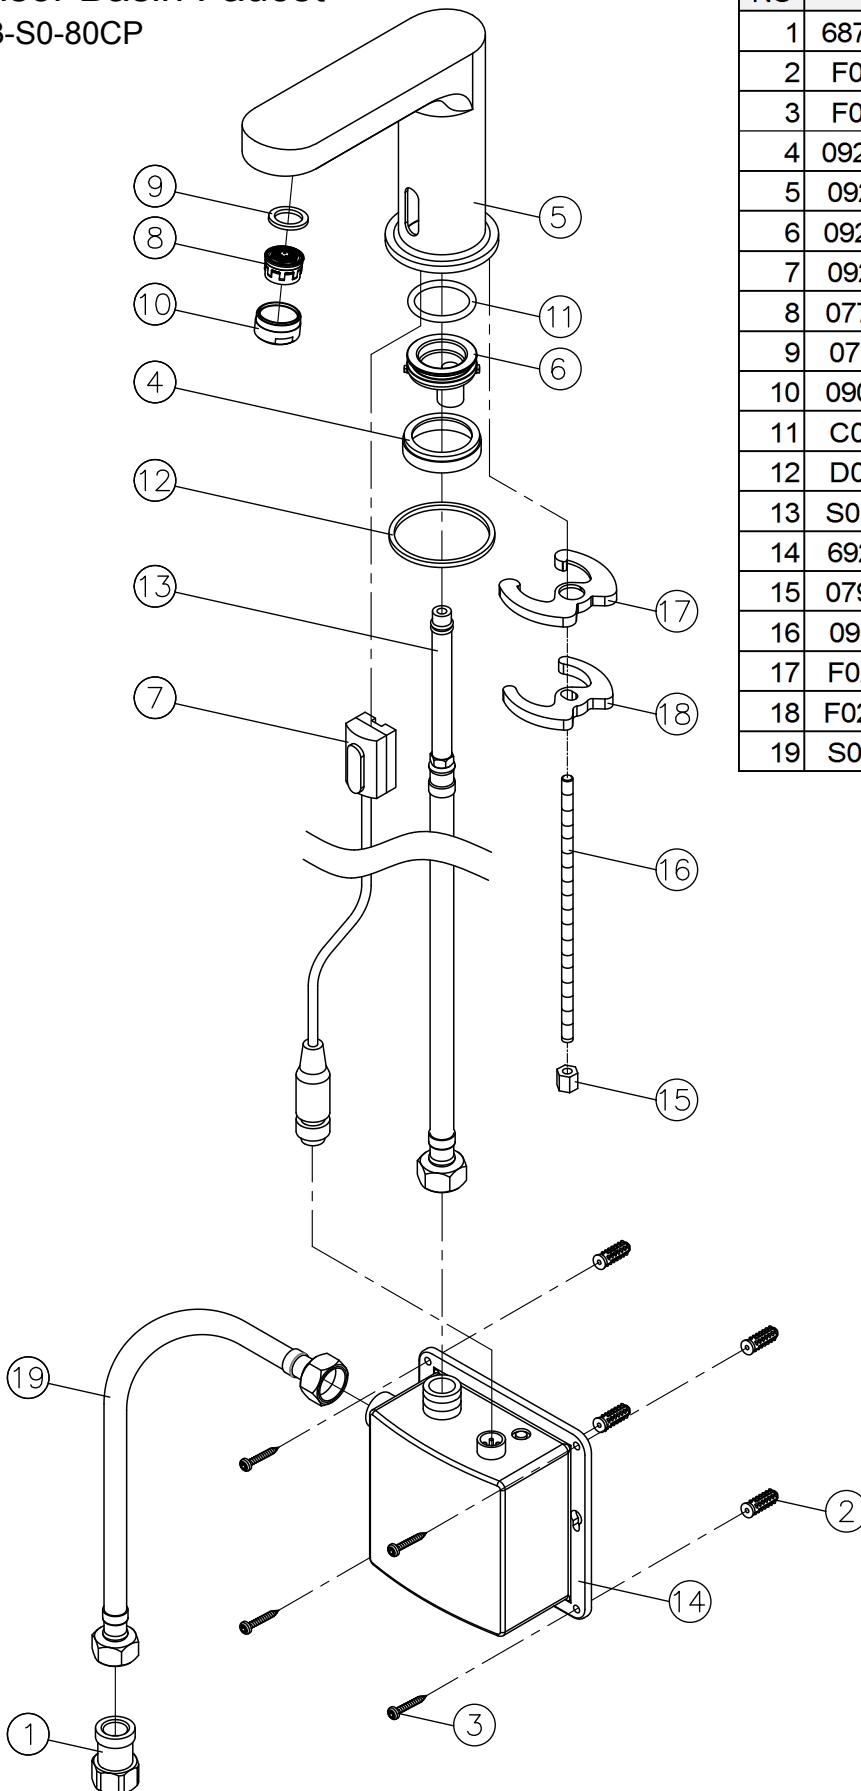

## Sensor Basin Faucet 6923-S0-80CP

NO	Part NO.	Part Name	QTY
1	6874-KB-80CR	Connector	1
2	F026-00-7500	Plastic Anchor	4
3	F026-04-5400	Screw	4
4	0922-DF-22CR	Retaining Nut	1
5	0923-S0-03CJ	Faucet Body	1
6	0923-SA-22RB	Connector Base	1
7	0923-SD-7900	Sensor	1
8	0770-W2-7900	Aerator	1
9	0796-9C-5101	Gasket	1
10	0909-VA-68CP	Spout-Escutcheon	1
11	C029-20-5101	O-Ring	1
12	D007-00-5100	Gasket	1
13	S054-FM-7900	Braided Hose	1
14	6923-SR-8000	Valve Control Box	1
15	0796-E8-68RB	Hex Nut	1
16	0903-UL-5400	Mounting Bolt	1
17	F026-C7-5100	Rubber Washer	1
18	F026-C9-55CN	Mounting Bracket	1
19	S030-FF-7900	Braided Hose	1